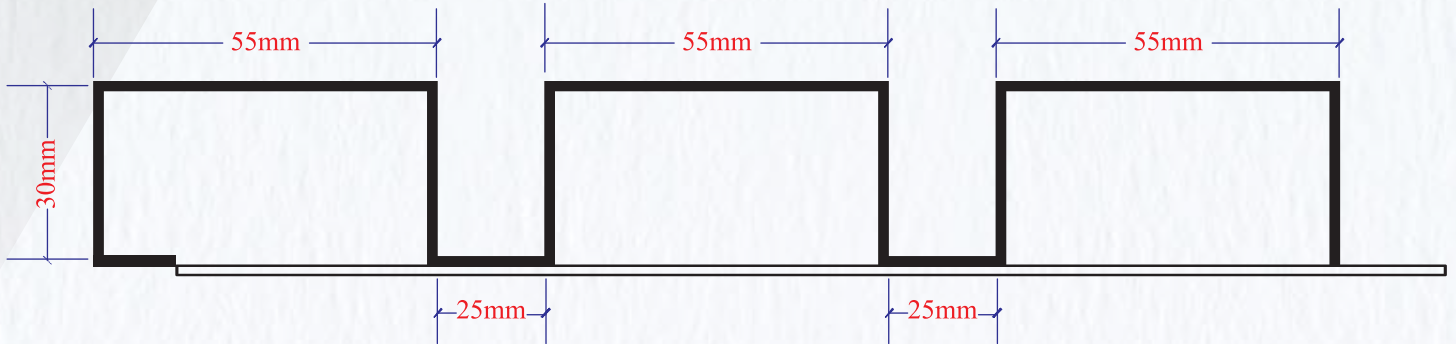

HPL-537
SUDAN TEAK

SCAN QR CODE
FOR FULL SHEET IMAGES

Series: 5500

Panel Thickness: 30mm

Tolerance: ± 10 mm

TOTAL PANEL WIDTH: 2.5 Feet

Series: 4200

Panel Thickness: 30mm