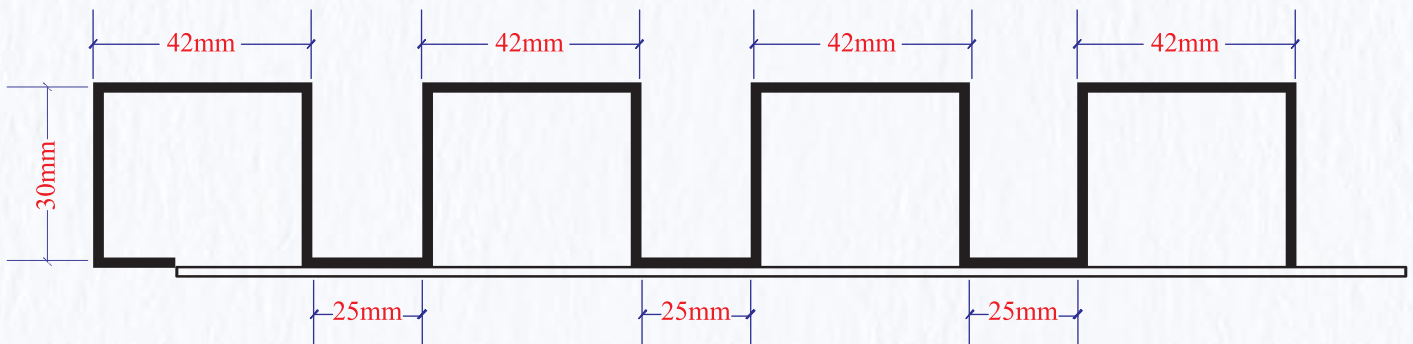

Series: 4200

Panel Thickness: 30mm

Tolerance: ± 10 mm

TOTAL PANEL WIDTH: 2.25 Feet