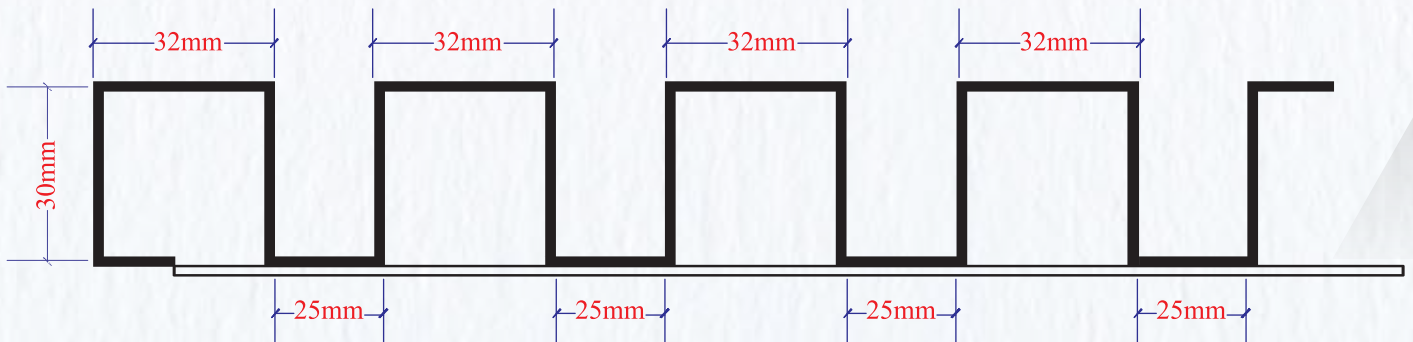

Tolerance: ± 10 mm

TOTAL PANEL WIDTH: 2.25 Feet

Series: 3200

Panel Thickness: 30mm

Tolerance: ± 10 mm

TOTAL PANEL WIDTH: 2 Feet

TIMEX BOND INDUSTRIES PVT. LTD.
An ISO Certified Company

BRANCHES